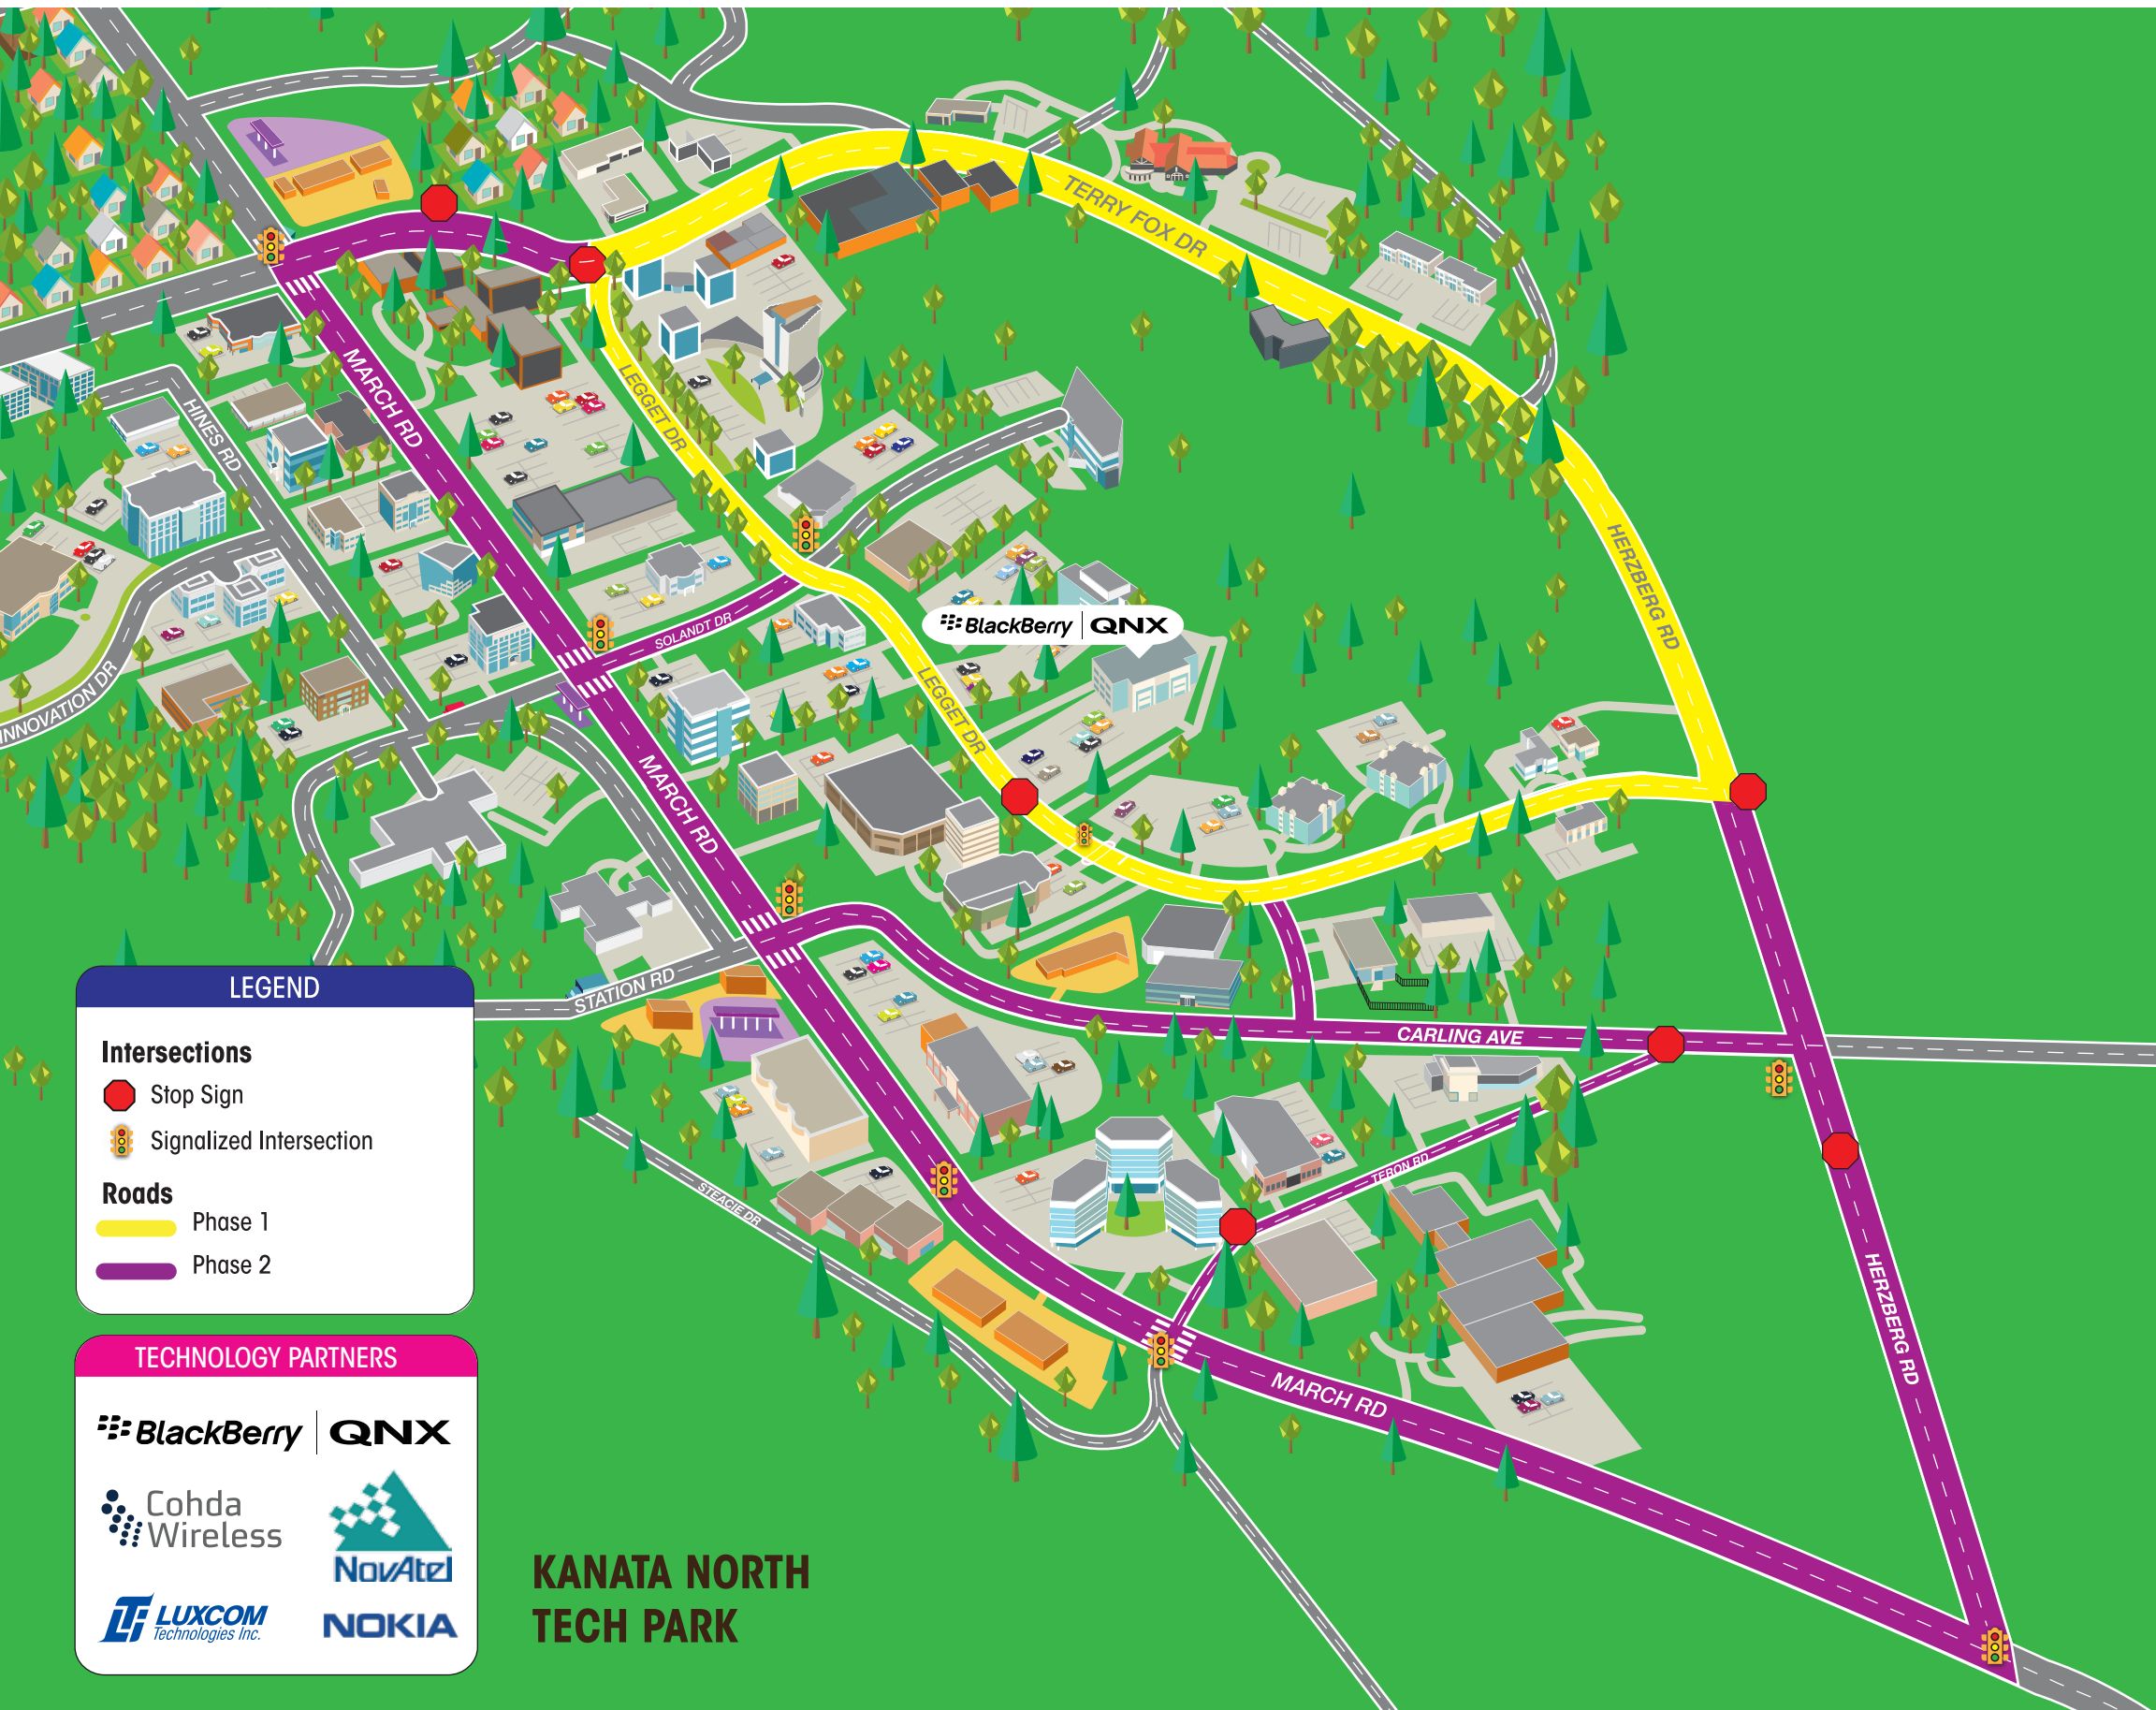

# OTTAWA AUTONOMOUS VEHICLE TEST ROUTE (PHASES 1 & 2)

### LEGEND

#### Intersections

- Stop Sign
- Signalized Intersection

#### Roads

- Phase 1
- Phase 2